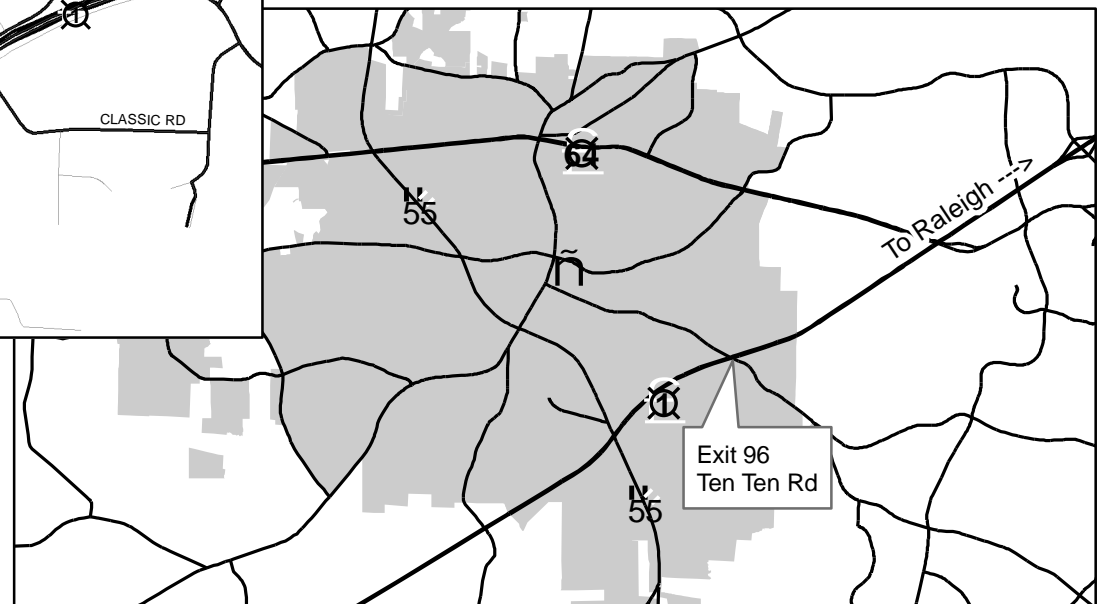

Town of Apex

Directions from US 1 South (from Raleigh):

- Exit Ten Ten Rd # 96
- Turn Left onto Ten Ten Rd/Center St
- Proceed approximately 1.5 miles on Center St
- At second light Turn Right onto N Mason St
- Town Campus (Town Hall and Community Center) is on your left before you reach Hunter St.

Exit 96
Ten Ten Rd

 Town Campus

 Railroad

 Road

Prepared by:
Town of Apex, Planning Department
December 2005