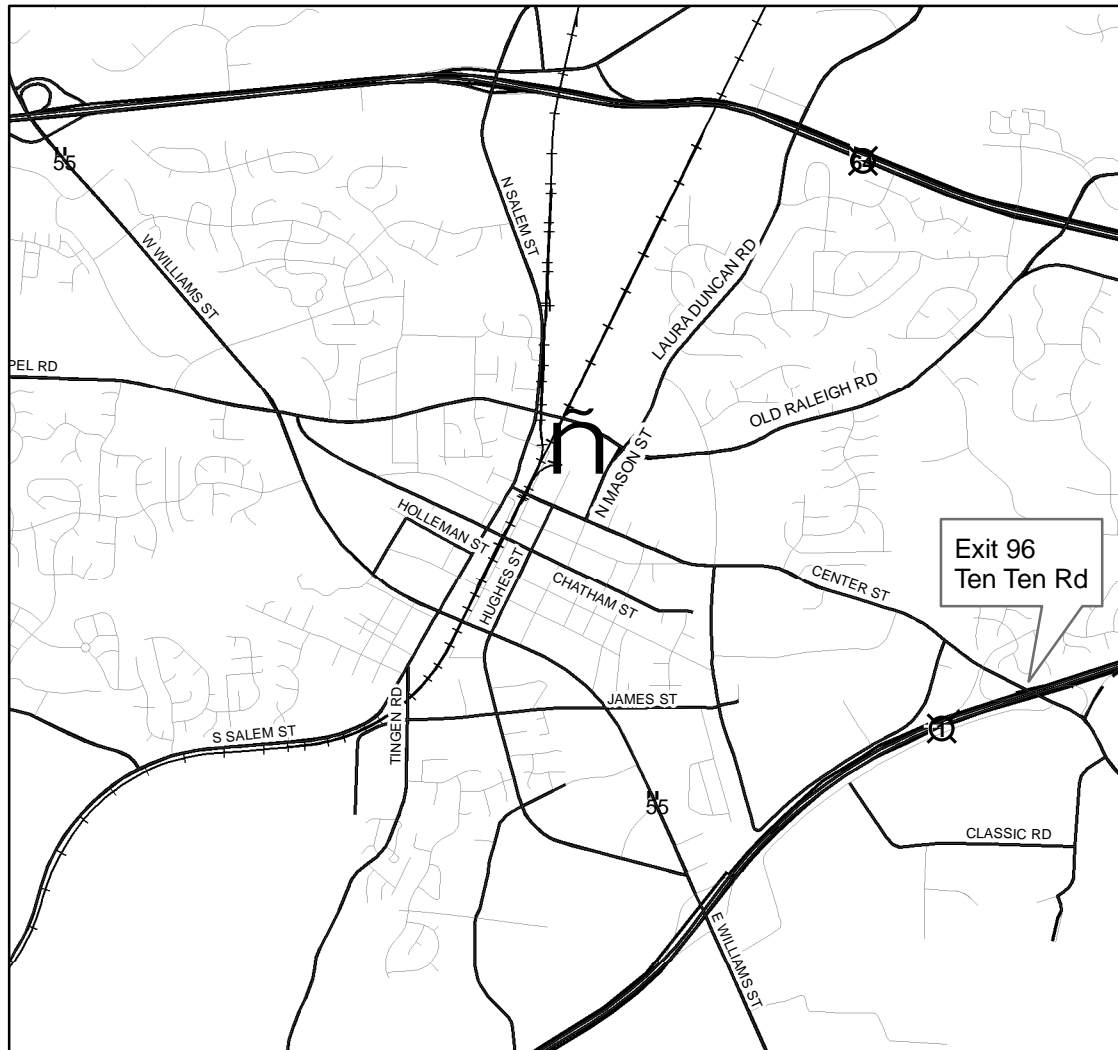

Town of Apex

Directions from US 1 South (from Raleigh):

- Exit Ten Ten Rd # 96
- Turn Left onto Ten Ten Rd/Center St
- Proceed approximately 1.5 miles on Center St
- At second light Turn Right onto N Mason St
- Town Campus (Town Hall and Community Center) is on your left before you reach Hunter St.

Exit 96
Ten Ten Rd

 Town Campus

 Railroad

 Road

Prepared by:
Town of Apex, Planning Department
December 2005